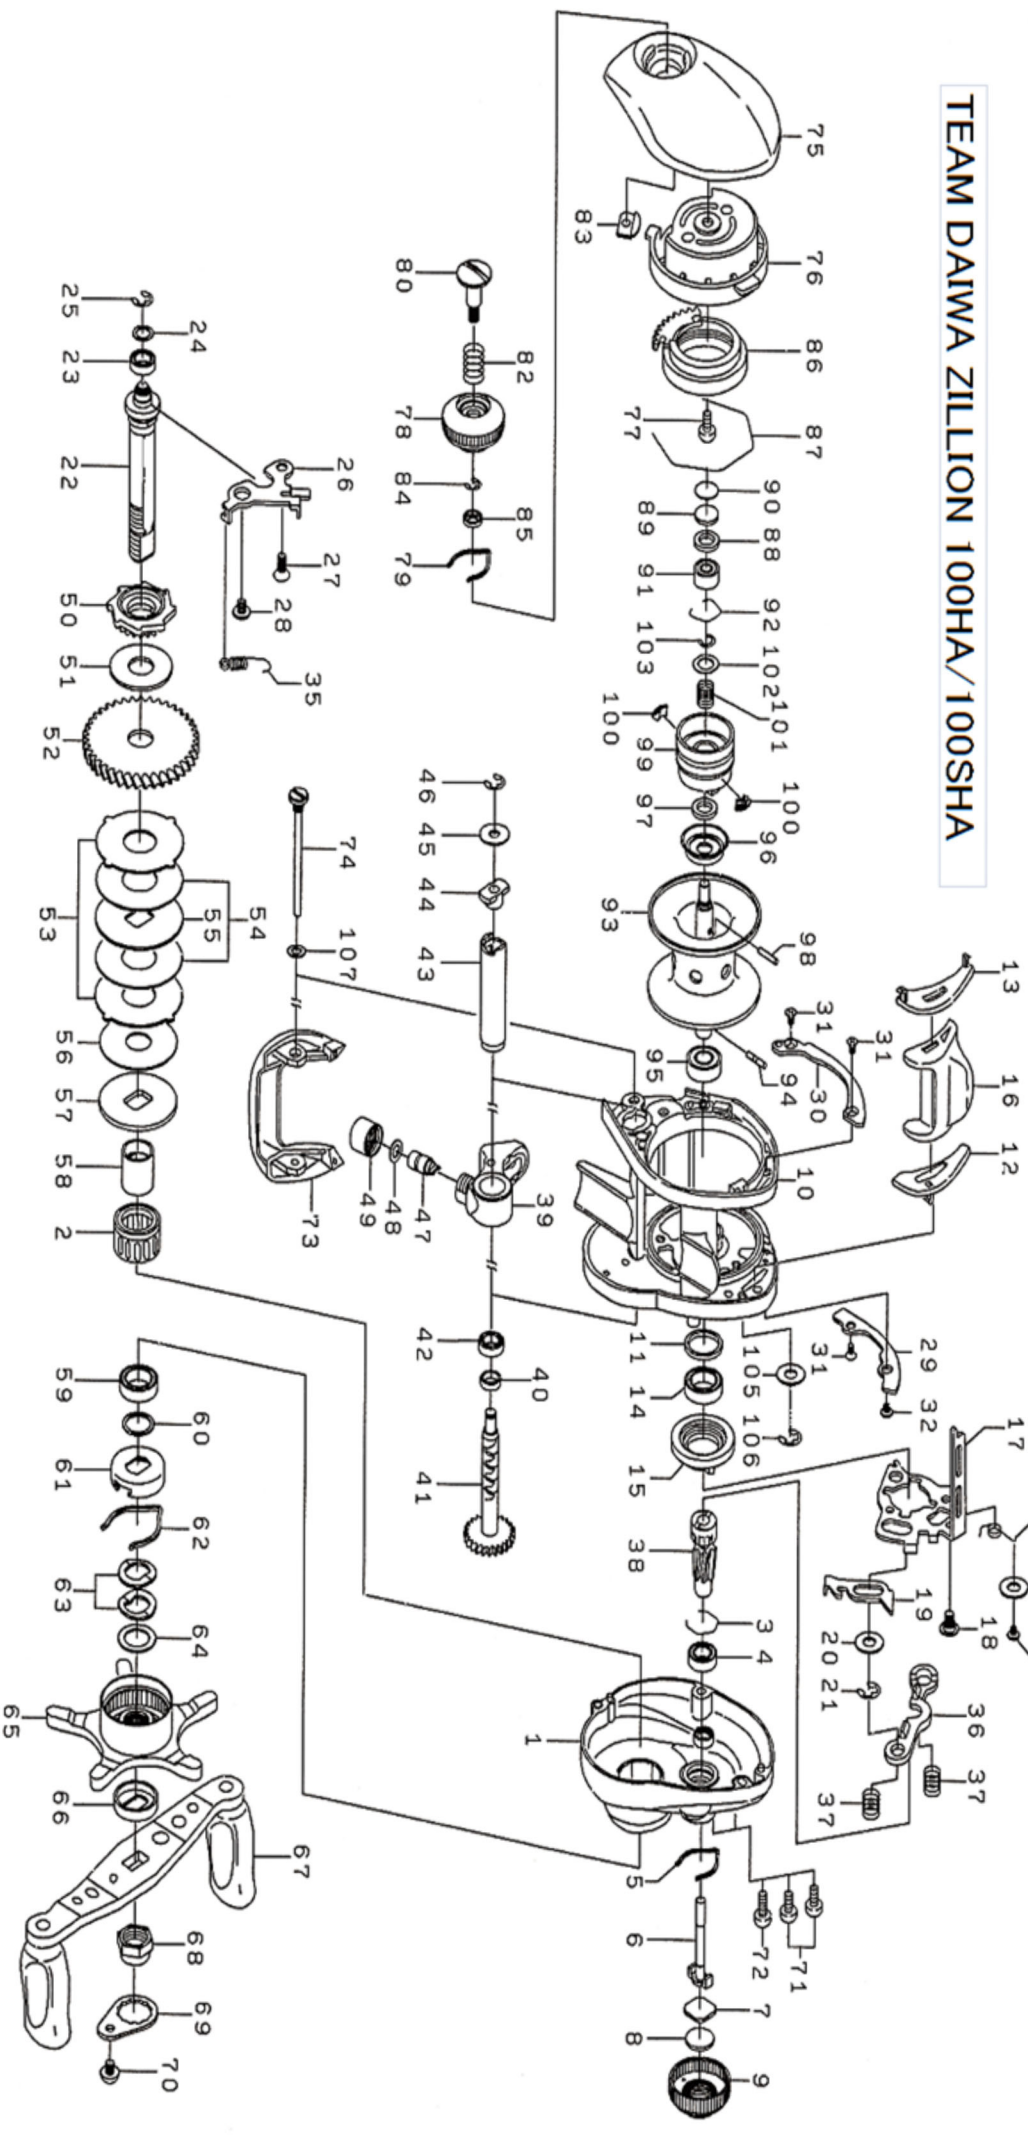

ZILLION 100HA

TEAM DAIWA ZILLION 100HA/100SHA

Please quote by part number, not key number when ordering
spares@daiwaustralia.com.au PH: 02 8644 8644

ZILLION 100HA

Key No.	Part Number	Description	Key No.	Part Number	Description
1	6G884301	Right side plate	49	63424807	Pawl cap
2	6G819801	Roller clutch	50	6G790901	Clutch wheel
3	6B421601	Bearing retainer (A)	51	6G863501	Drive shaft washer
4	6G538001	Ball bearing (A)	52	6G791201	Drive gear
5	6G894401	Click leaf spring (A)	53	6G791301	Eared washer
6	6F744101	Pinion shaft	54	6G791401	Drag washer (A)
7	6B175401	Spacer (A)	55	6F904902	Key washer (A)
8	6B175503	Spacer (B)	56	6G711101	Drag washer (B)
9	6F833907	Cast control cap	57	6G358501	Key washer (B)
10	6G789003	Frame assembly	58	6G011401	Gear shaft collar
11	6F834701	Collar	59	6B861703	Ball bearing (D)
12	6G009302	Spacer (C)	60	6B553801	Bearing washer
13	6G009402	Spacer (D)	61	6F028201	Click leaf spring holder
14	6G431002	Ball bearing (B)	62	6F032401	Click leaf spring (B)
15	6F793501	Clutch cam	63	61508901	Drag spring washer
16	6G009501	Clutch lever	64	63737810	Spacing sleeve
17	6G790001	Clutch cam plate	65	6G792503	Star drag
18	6G009701	Clutch cam screw	66	6F850402	Handle collar
19	6G790101	Clutch trip plate	67	6G884501	Handle assembly
20	63716906	Washer (A)	68	6G793301	Handle nut
21	63201402	Retainer (A)	69	60403209	Handle nut plate
22	6G790201	Drive shaft	70	63538301	Handle nut plate screw
23	6G466206	BALL BEARING	71	6G040805	Right side plate screw (A)
24	6G755201	Washer (B)	72	6G040801	Right side plate screw (B)
25	63205901	Retainer (B)	73	6G011605	Front plate
26	6G790301	Drive shaft retainer	74	6G011702	Stabilizer bar
27	6E134503	Drive shaft retainer screw (A)	75	6G036814	Left side plate
28	6G850401	Drive shaft retainer screw (B)	76	6G011902	Left set plate
29	6G794105	Plate (A)	77	63510906	Left set plate screw
30	6G795705	Plate (B)	78	6F577802	Brake adjusting knob
31	6G318503	Screw (A)	79	6F051701	Brake click spring
32	6G611501	Screw (B)	80	6F577901	Set plate screw
33	6G790401	Clutch cam spring	82	6E167101	Set plate spring
34	6F505701	Screw (C)	83	6F613401	Brake dial retainer (A)
35	6G790501	Clutch trip plate spring	84	6B339801	Brake dial retainer (B)
36	6F794801	Yoke	85	6F637701	Brake dial collar
37	6G850301	Yoke spring	86	6F717702	Magnet holder
38	6G884401	Pinion gear	87	6B543201	Magnet holder retainer
39	6G410301	Line guide	88	6F574303	Spacer (E)
40	6G010701	Worm shaft holder (A)	89	63757411	Spacer (F)
41	6G790701	Worm shaft assembly	90	63757404	Spacer (G)
42	6F648301	Worm shaft holder (B)	91	6G498508	Ball bearing (E)
43	6F836502	Level wind guard	92	6E219701	Bearing retainer (B)
44	6B715601	Worm shaft holder (C)	93~103	6Z017897	Spool assembly
45	6F655501	Worm shaft washer	104	6F440201	Washer (C)
46	63205901	Worm shaft retainer	105	6G850701	Washer (D)
47	61214212	Line guide pawl	106	63205901	Retainer (C)
48	63731303	Line guide washer	107	6G684801	Washer (E)